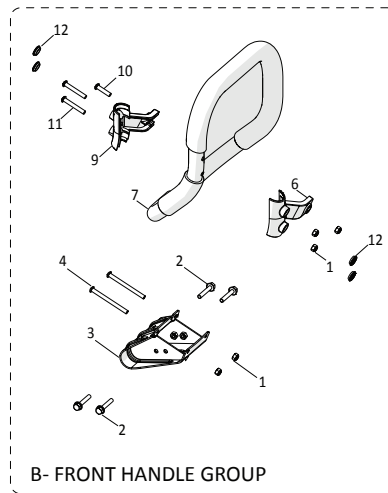

R300

DCT

Service Parts List	V: 012-0003	230V EU
300mm Disc Cutter		