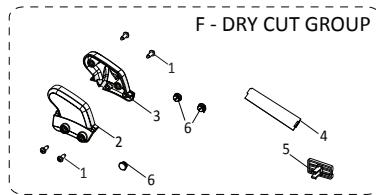

R300

DCT

Service Parts List	V: 012-0003	230V EU
300mm Disc Cutter		