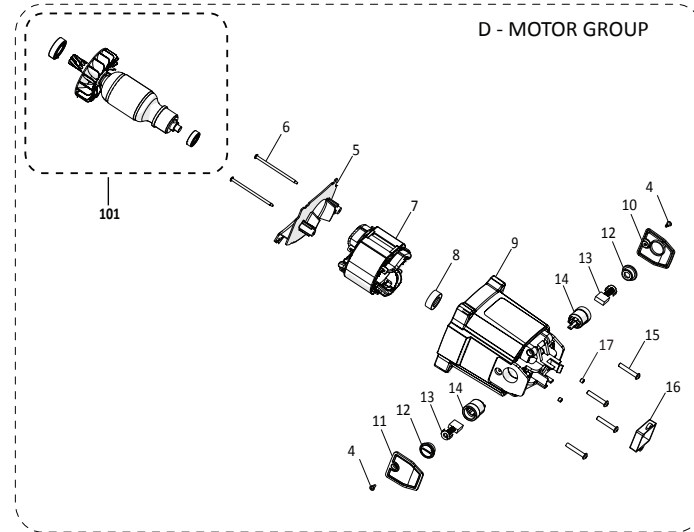

R300

DCT

Service Parts List	V: 012-0003	230V EU
300mm Disc Cutter		