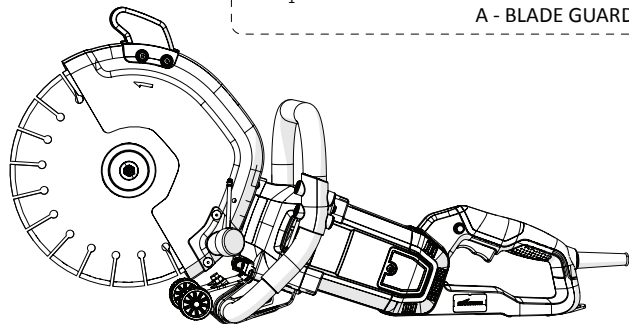

R300

DCT

Service Parts List	V: 012-0003	230V EU
300mm Disc Cutter		