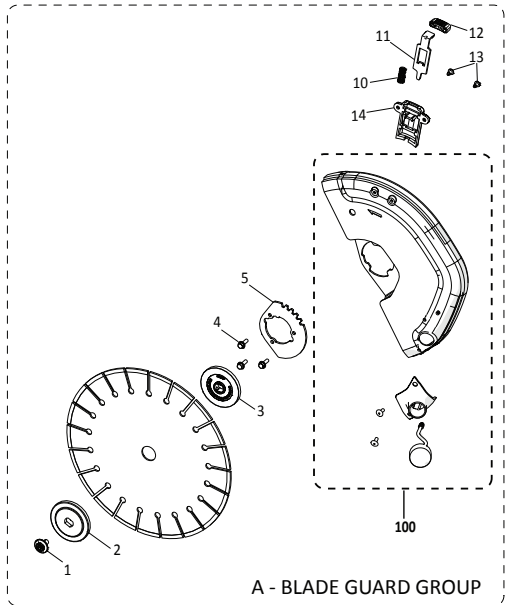

R300

DCT

Service Parts List	V: 012-0003	230V EU
300mm Disc Cutter		