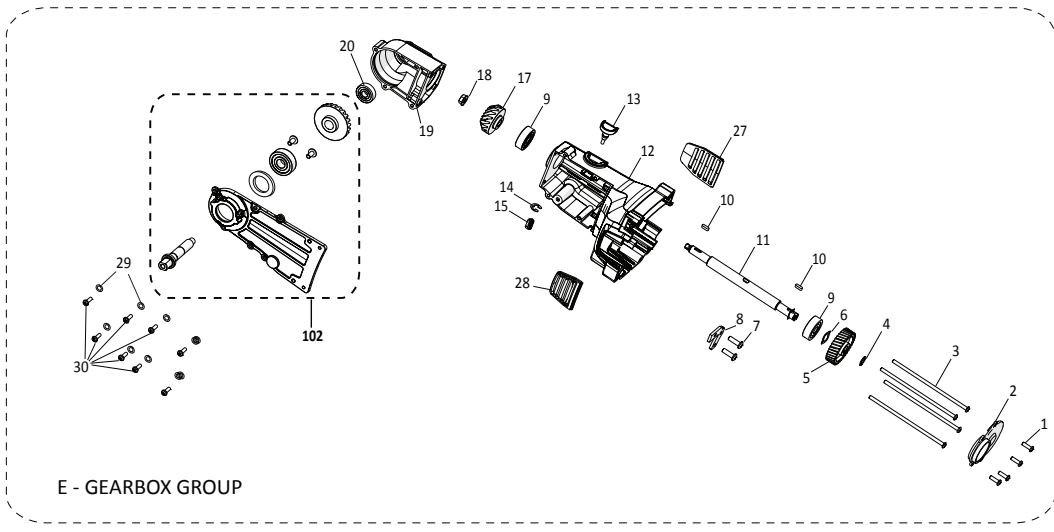

R300

DCT

Service Parts List	V: 012-0003	230V EU
300mm Disc Cutter		