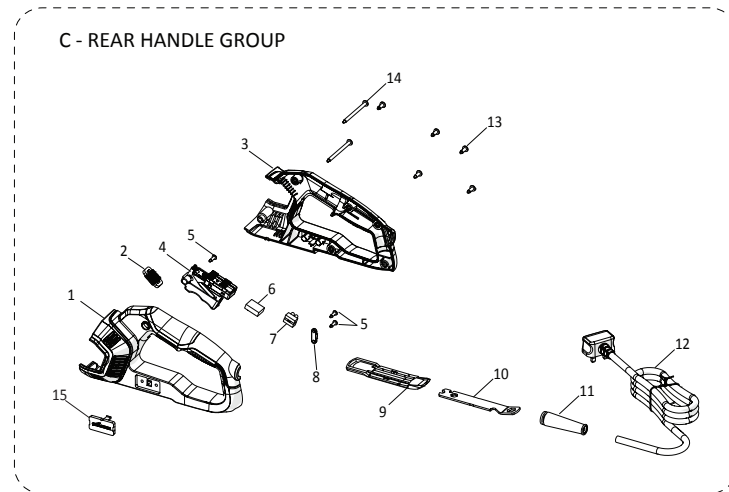

R300

DCT

Service Parts List	V: 012-0003	230V EU
300mm Disc Cutter		